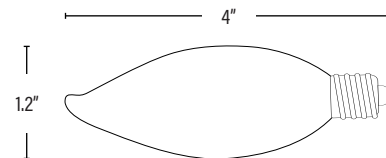

PACKAGING	
Master Carton	500pc / 10811768021483
Inner Carton	25pc / 20811768021480
Individual Box	811768021486
Country of Origin	China
HS Tariff	8539.22.8060
DIMENSIONS	
Dimensions (Inches)	4"(L) x 1.2"(DIA)