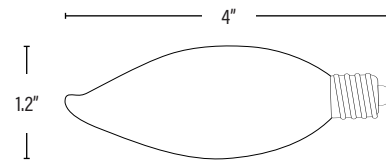

81186
FLAME TIP DECORATIVE LAMP
INCANDESCENT

FEATURES

- Bent tip gives the lamp a classic but updated look
- Durable filament allows for lamp to have a longer average life
- Lightweight and easy to install

APPLICATION

Used in chandeliers, decorative lighting, and residential lighting.

PRODUCT DETAILS

ELECTRICAL	
Wattage	15W
Voltage	130V
LIGHTING PERFORMANCE	
Lumens	100
Lumens Per Watt (LM/W)	7
Dimmable Lighting Control	<i>Dimmable</i>
LIFESPAN	
Average Life (Hours)	5,000
Warranty (Years)	1
CONSTRUCTION	
Housing	Glass
Base / Power Supply	E12 - Candelabra
Lens	Frosted

PACKAGING	
Master Carton	500pc / 10811768020097
Inner Carton	25pc / 20811768020094
Individual Box	811768020090
Country of Origin	China
HS Tariff	8539.22.8060
DIMENSIONS	
Dimensions (Inches)	4"(L) x 1.2"(DIA)