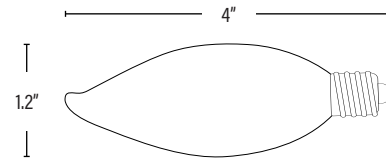

81189

FLAME TIP DECORATIVE LAMP

INCANDESCENT

FEATURES

- Bent tip gives the lamp a classic but updated look
- Durable filament allows for lamp to have a longer average life
- Lightweight and easy to install

APPLICATION

Used in chandeliers, decorative lighting, and residential lighting.

PRODUCT DETAILS

ELECTRICAL	
Wattage	25W
Voltage	130V
LIGHTING PERFORMANCE	
Lumens	160
Lumens Per Watt (LM/W)	6
Dimmable Lighting Control	<i>Dimmable</i>
LIFESPAN	
Average Life (Hours)	5,000
Warranty (Years)	1
CONSTRUCTION	
Housing	Glass
Base / Power Supply	E12 - Candelabra
Lens	Clear

PACKAGING	
Master Carton	500pc / 10811768020837
Inner Carton	25pc / 20811768020834
Individual Box	8117680208320
Country of Origin	China
HS Tariff	8539.22.8060
DIMENSIONS	
Dimensions (Inches)	4"(L) x 1.2"(DIA)