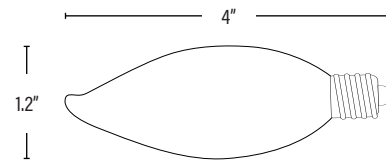

81201

FLAME TIP DECORATIVE LAMP

INCANDESCENT

PRODUCT DETAILS

ELECTRICAL	
Wattage	25W
Voltage	130V
LIGHTING PERFORMANCE	
Lumens	160
Lumens Per Watt (LM/W)	6
Dimmable Lighting Control	<i>Dimmable</i>
LIFESPAN	
Average Life (Hours)	5,000
Warranty (Years)	1
CONSTRUCTION	
Housing	Glass
Base / Power Supply	E12 - Candelabra
Lens	Frosted

PACKAGING	
Master Carton	500pc / 10811768021544
Inner Carton	25pc / 20811768021541
Individual Box	811768021547
Country of Origin	China
HS Tariff	8539.22.8060
DIMENSIONS	
Dimensions (Inches)	4"(L) x 1.2"(DIA)