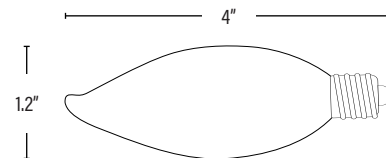

81213

FLAME TIP DECORATIVE LAMP

INCANDESCENT

FEATURES

- Bent tip gives the lamp a classic but updated look
- Durable filament allows for lamp to have a longer average life
- Lightweight and easy to install

APPLICATION

Used in chandeliers, decorative lighting, and residential lighting.

PRODUCT DETAILS

ELECTRICAL	
Wattage	40W
Voltage	130V
LIGHTING PERFORMANCE	
Lumens	300
Lumens Per Watt (LM/W)	8
Dimmable Lighting Control	<i>Dimmable</i>
LIFESPAN	
Average Life (Hours)	5,000
Warranty (Years)	1
CONSTRUCTION	
Housing	Glass
Base / Power Supply	E12 - Candelabra
Lens	Clear

PACKAGING	
Master Carton	500pc / 10811768022374
Inner Carton	25pc / 20811768022371
Individual Box	811768022377
Country of Origin	China
HS Tariff	8539.22.8060
DIMENSIONS	
Dimensions (Inches)	4"(L) x 1.2"(DIA)