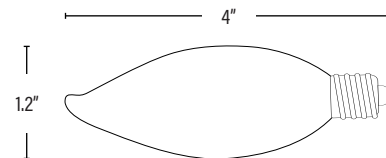

PACKAGING	
Master Carton	500pc / 10811768020134
Inner Carton	25pc / 20811768020131
Individual Box	811768020137
Country of Origin	China
HS Tariff	8539.22.8060
DIMENSIONS	
Dimensions (Inches)	4"(L) x 1.2"(DIA)